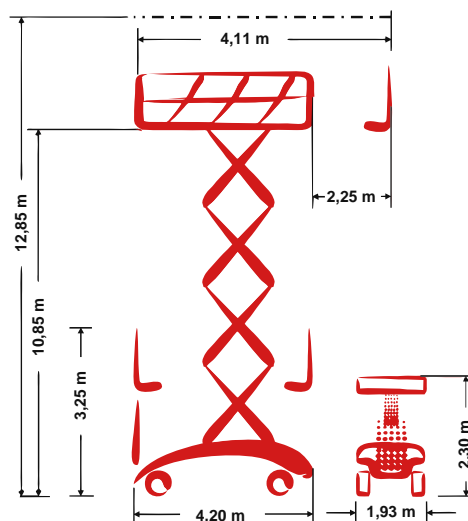

Product diagram

We reserve the right to make technical changes / improvements.

Platformers Business

PB Liftechnik GmbH | Gewerbegebiet Gassenäcker | 89429 Oberbechingen

Telefon: +49 (0) 90 77 - 95 00 - 0 | Telefax: +49 (0) 90 77 - 95 00 - 40

E-Mail: info@pbgmbh.de | Website: www.pbgmbh.de