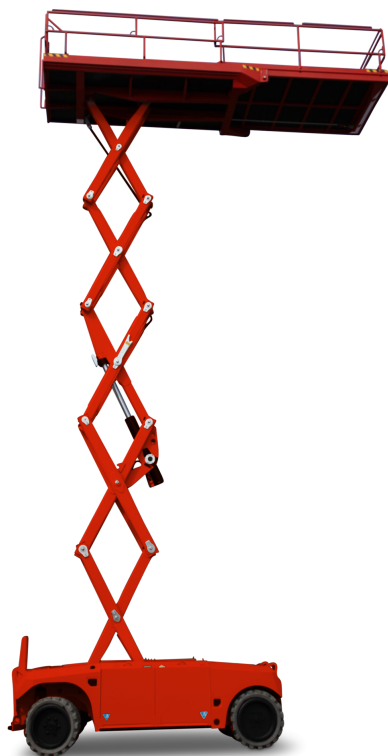

PB S128-19EP HT

Self-propelled Scissor lift

12,85 m Working height

1,93 m Total width

indoor + outdoor

Technical specifications

 Working height	12,85 m	 Platform extension (scissors)	2,25 m
 Platform height	10,85 m	 Steigfähigkeit	20 %
 Lift capacity	900 kg	 Speed - stowed	2,40 km/h
 Lift capacity platform extension	900 kg	 Speed - raised	0,40 km/h
 Total length	4,20 m	 Antriebsart	Electro-hydraulic drive
 Total width	1,93 m	 Battery capacity	625 Ah
 Total height	3,25 m	 Area of application	indoor + outdoor
 Wenderadius Außen	2,30 m	 People indoor	4
 Transporthöhe	2,30 m	 People outdoor	4
 Total weight	7.860 kg	 Drivable at full height	Yes

Product description

- The quiet and emission-free electro-hydraulic drive is e.g. ideal for assembly works in closed warehouses
- The front-oscillating axle makes an excellent traction at outdoor areas with difficult and uneven grounds possible
- A standard differential lock ensures dynamic propulsion
- By a hydraulic extension the platform can be enlarged to a gigantic max. 6.36 m x 1.88 m mega-deck
- The complete mega deck is equipped with 900 kg load capacity

E-Mail: info@pbgmbh.de | Website: www.pbgmbh.de

PB S128-19EP HT

Self-propelled Scissor lift

12,85 m Working height

1,93 m Total width

indoor + outdoor

Product images

We reserve the right to make technical changes / improvements.